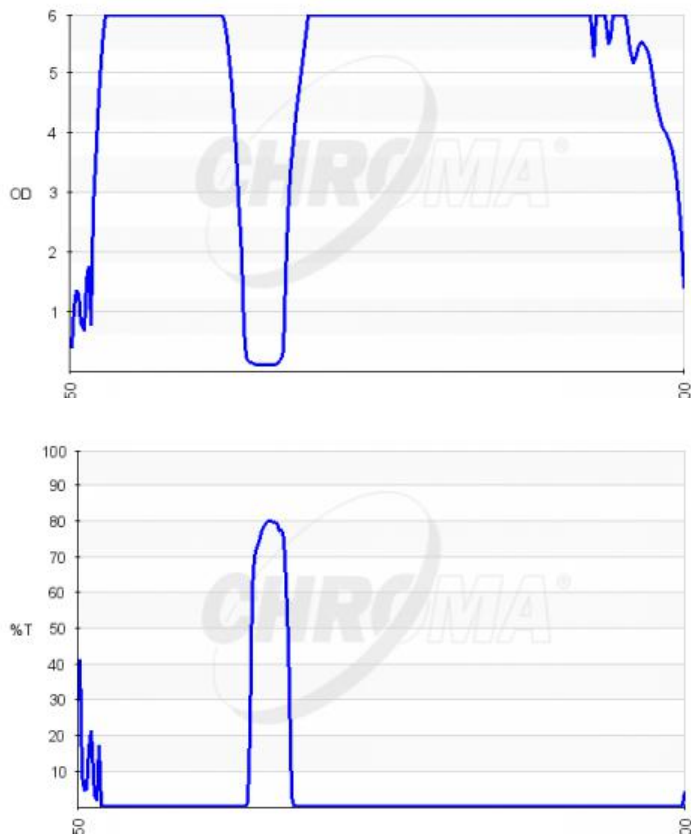

拉曼滤光片 RET266/3x

规格说明:

PLOT	FILTERS	TYPE	%T-OD	AOI	DATA	WAVELENGTH(CWL)	带宽 (FWHM)
.	RET266/3x	EX	0.00 T at 259nm	0°	ASCII	266nm	3nm